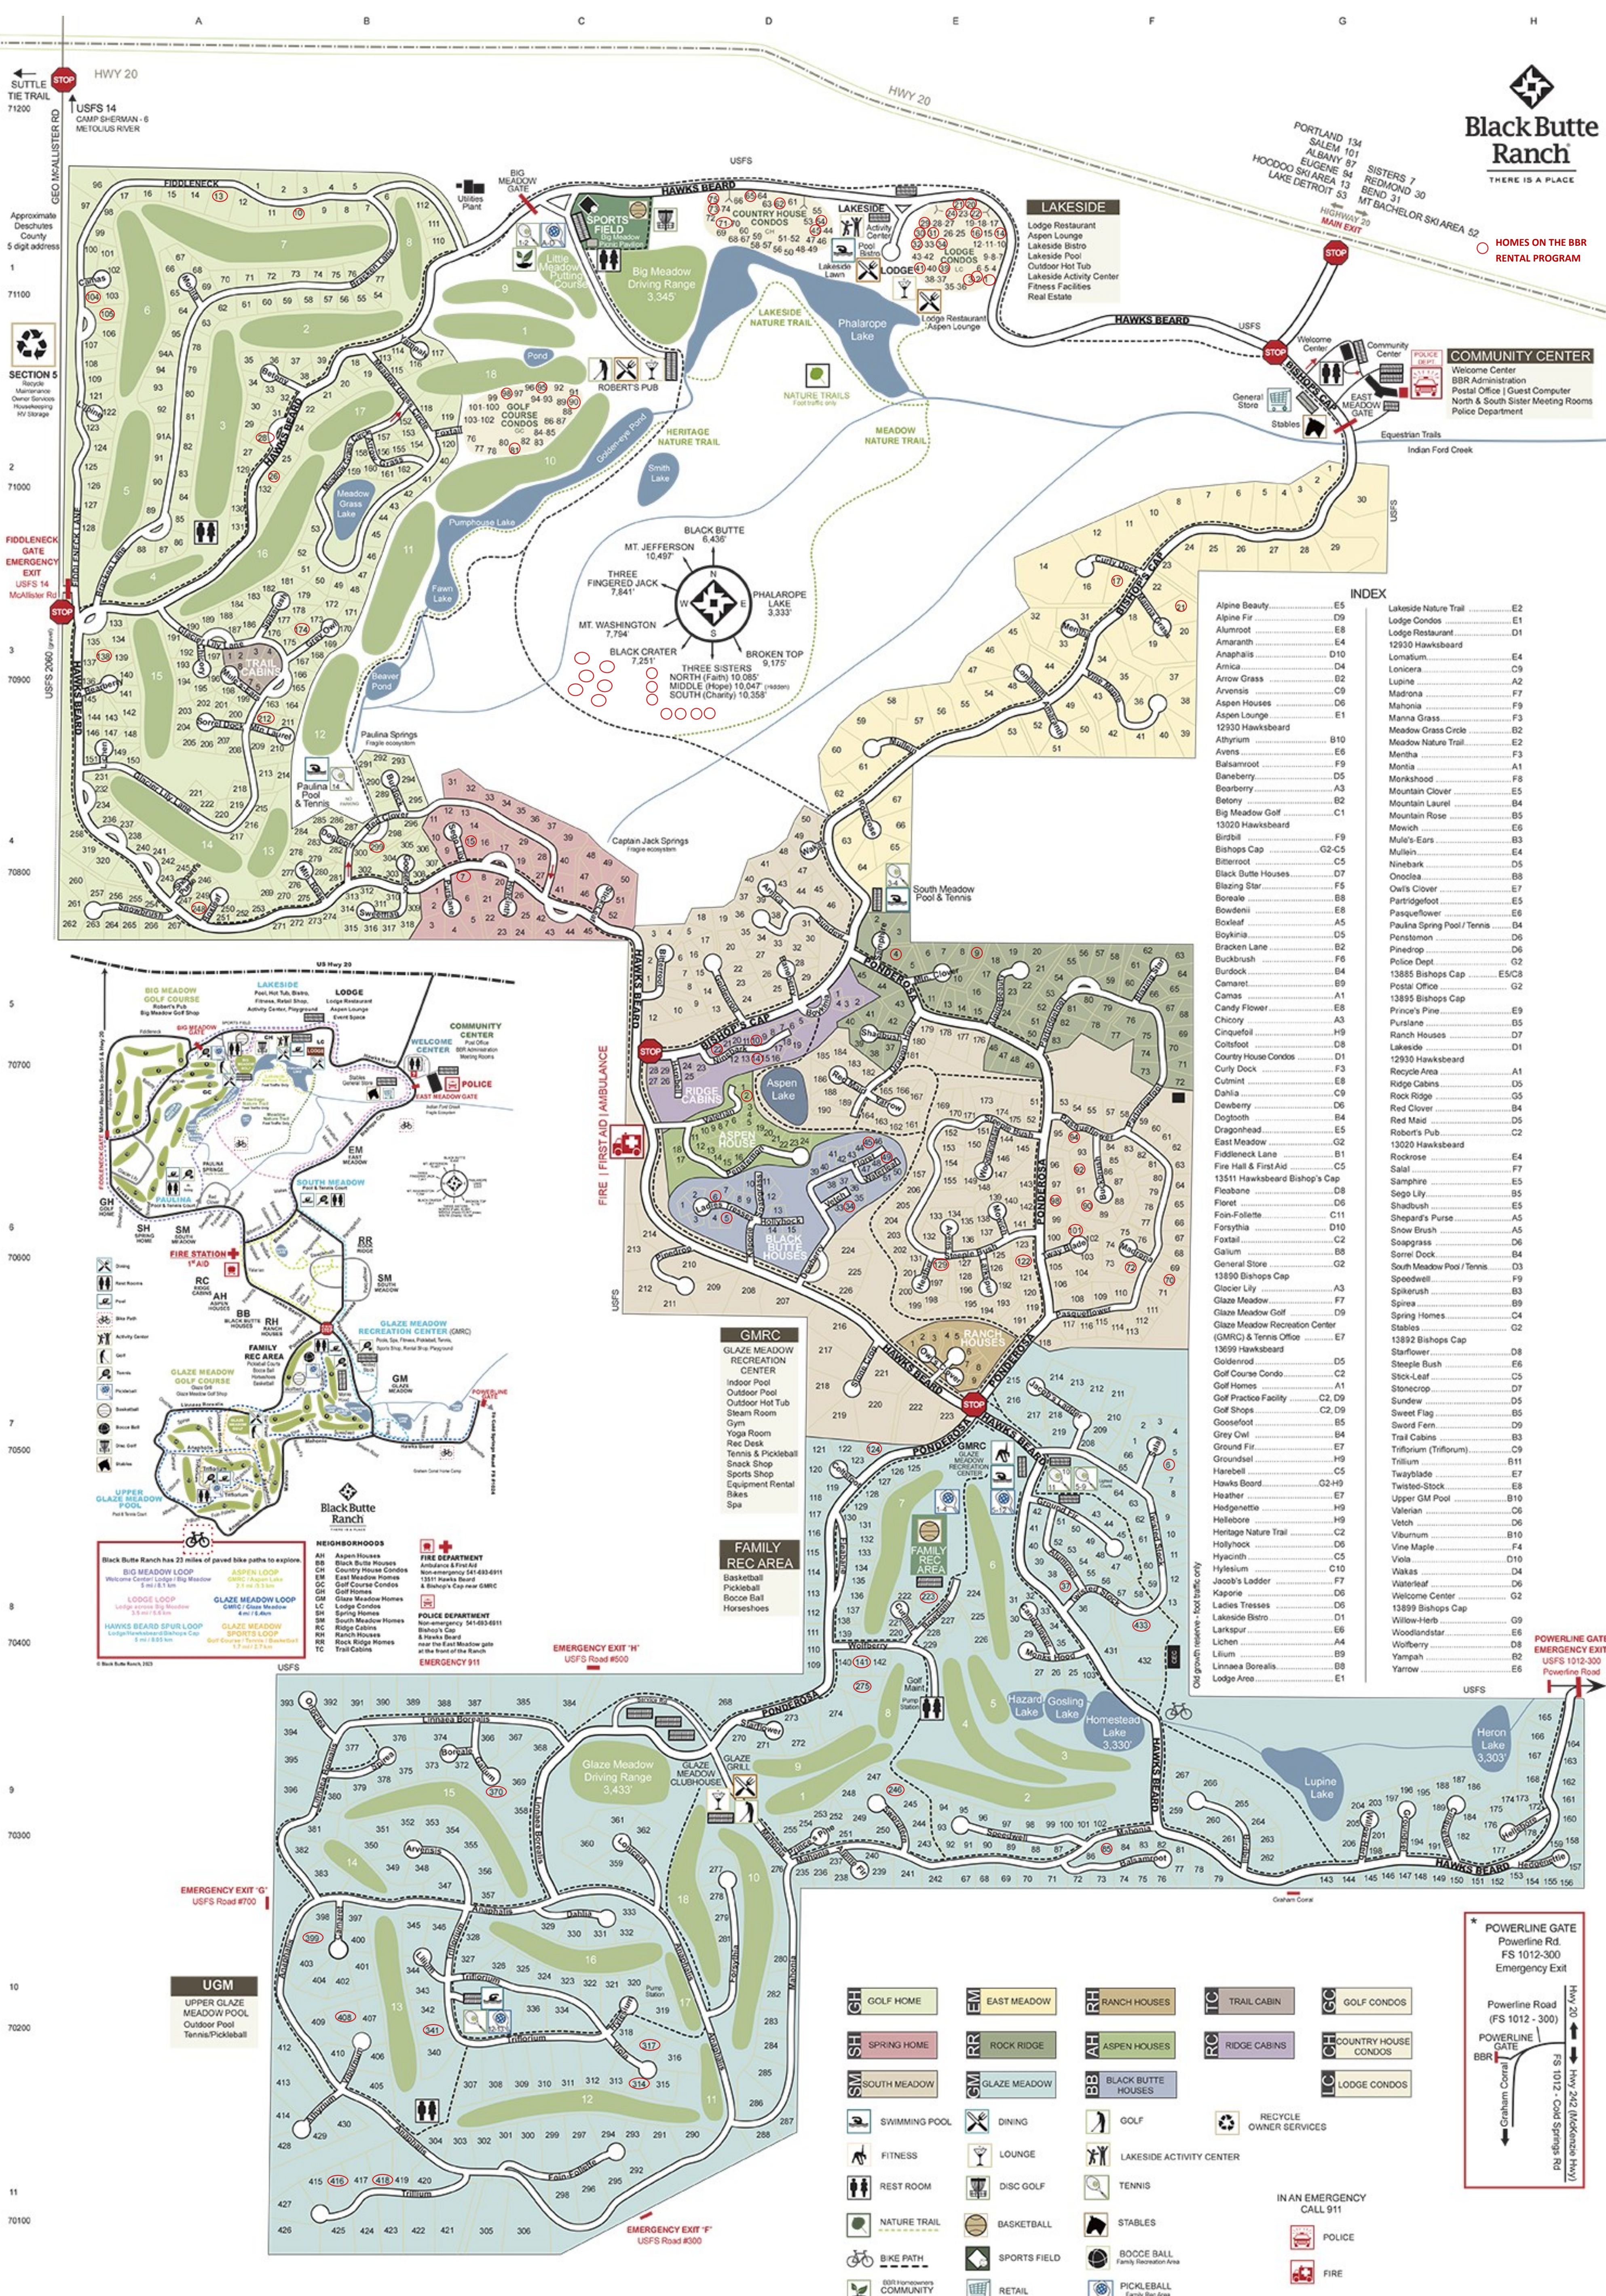

HOUSES ON THE BBR RENTAL PROGRAM

INDEX

Alpine Beauty.....E5	Lakeside Nature Trail.....E2
Alpine Fr.....D9	Lodge Condos.....E1
Alumroot.....E8	Lodge Restaurant.....D1
Amaranth.....E4	12930 Hawksbeard.....E4
Anaphalis.....D10	Lomatium.....C9
Amica.....D4	Lonicera.....C9
Arrow Grass.....B2	Lupine.....A2
Arvensis.....C9	Madrona.....F7
Aspen Houses.....D6	Mahonia.....F9
Aspen Lounge.....E1	Manna Grass.....F3
12930 Hawksbeard.....B10	Meadow Grass Circle.....B2
Athyrium.....B10	Meadow Nature Trail.....E2
Avens.....F9	Mentha.....F3
Balsamroot.....F9	Menziesia.....A1
Banberry.....D5	Mountain Rose.....B4
Barberry.....A3	Mountain Laurel.....B4
Betony.....B2	Mountain Rose.....B5
Big Meadow Golf.....C1	Mowich.....E6
13020 Hawksbeard.....F9	Mule's-Ears.....B3
Birchbark.....G2-C5	Mullein.....E4
Bitterroot.....C5	Ninebark.....D5
Black Butte Houses.....D7	Onoclea.....B9
Blazing Star.....F5	Oxley Clover.....E7
Borealis.....B8	Partridgefoot.....E5
Bowdenia.....E8	Pasqueflower.....E6
Boxleaf.....A5	Paulina Spring Pool / Tennis.....B4
Boykinia.....D5	Penstemon.....D6
Bracken Lane.....B2	Penstemon.....D6
Buckbrush.....F6	Police Dept.....G2
Burdock.....B4	13885 Bishops Cap.....E5C3
Camanel.....E1	Posta Office.....G2
Camas.....A8	13895 Bishops Cap.....E9
Candy Flower.....E1	Prince's Pine.....D5
Camarostachya.....A3	Purslane.....D5
Cinquefoil.....H9	Ranch Houses.....D7
Coatsfoot.....D8	Lakeside.....D1
Courty House Condos.....D1	12930 Hawksbeard.....D1
Curly Dock.....F3	Recycle Area.....A1
Cutmint.....E8	Ridge Cabins.....D3
Danish.....E5	Rock Ridge.....G5
Dawberry.....B4	Red Clover.....B4
Dogtooth.....C9	Red Maid.....D5
Dragonhead.....E5	Roberta Pub.....C2
East Meadow.....G2	13020 Hawksbeard.....D3
Fiddleneck Lane.....B1	Rockrose.....E4
Fire Hall & First Aid.....C5	Salal.....F7
13511 Hawksbeard Bishop's Cap.....D8	Samphire.....E5
Fleabane.....D8	Sego Lily.....B5
Floret.....D6	Shadblow.....E5
Fan-Falsette.....C11	Shepherd's Purse.....A5
Forsythia.....D10	Snow Brush.....A5
Forstia.....C2	Sagegrass.....D6
Galium.....B8	Sarcel Dock.....B4
General Store.....G2	South Meadow Pool / Tennis.....D3
13890 Bishops Cap.....A3	Speedwell.....F9
Glozier Lily.....A3	Spikerush.....B3
Glaze Meadow.....F7	Spiraea.....B9
Glaze Meadow Golf.....D9	Spring Homes.....C4
Glaze Meadow Recreation Center (GMRC) & Tennis Club.....E7	Stables.....G2
13699 Hawksbeard.....D5	Starflower.....D8
Goldenrod.....D5	Steeple Bush.....E6
Golf Course Condo.....C2	Stock-Leaf.....C5
Golf Homes.....A1	Stonecrop.....D7
Golf Practice Facility.....C2-D9	Sundew.....D5
Golf Shops.....C2-D9	Sweet Flag.....B5
Goosefoot.....B4	Sword Fern.....D9
Grey Owl.....B5	Trail Cabins.....B3
Ground Fir.....C7	Triflorum (Triflorum).....C9
Groundsel.....H9	Trillium.....B11
Harebell.....E5	Twayblade.....E7
Hawks Beard.....G2-H9	Twisted-Stock.....E8
Heather.....E7	Upper GM Pool.....B10
Hedgerettie.....H9	Valerian.....C6
Helibore.....H9	Vetch.....D6
Heritage Nature Trail.....C2	Viburnum.....B10
Hollyhock.....D6	Vine Maple.....F4
Hyanthoid.....C5	Viola.....D10
Hyalinum.....C10	Wakas.....D4
Jacob's Ladder.....F7	Waterleaf.....D6
Kapowie.....D6	Welcome Center.....G2
Ladies Tresses.....D5	13899 Bishops Cap.....E9
Lakeside Bistro.....D1	Willow-herb.....G9
Larkspur.....B9	Woodlandstar.....G9
Lichen.....A4	Wolfberry.....D8
Lilium.....B9	Yampah.....B2
Linnaea borealis.....E1	Yarrow.....E6