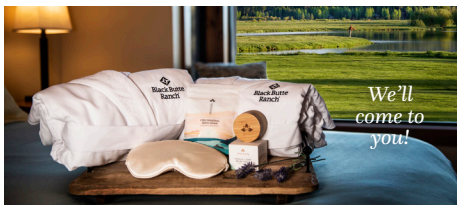

EVENT MENU

COUPLES PACKAGE

105 min | $190 per person

Includes one glass of bubbly per person

Ranch Signature Massage	60 min
Ranch Signature Pedicure	45 min

CHAIR MASSAGE PACKAGE

$194 per hour | per therapist

We bring the relaxation to you. 2 hour min.

BRIDAL ROOM TREATMENT

Ask about our special opportunities for treatments at the Lodge's Bridal Suite.

Event prices reflect a 20% discount on services. A 20% gratuity for group bookings of three or more treatments will be applied.

POOLSIDE MENU

Lakeside Pool | Available June – August

CHAIR MASSAGES

Chair Massage

15 min $35 | 30 min $70

TABLE MASSAGES

Ranch Signature Massage

60 min | $169

A blend of Swedish relaxation and soothing techniques are used to help relieve stress, muscle aches and improve circulation.

Deep Tissue Massage

60 min | $184

This massage focuses on the deep layers of muscle and fascia in the body to help relieve muscle tension and ease chronic pain.

FACIALS

Mini Cool Facial

30 min | $90

Enjoy a cooling cleanse and exfoliation during this facial. Finished off with moisturization and sunscreen for your perfect afternoon at the pool.

HAND & FOOT TREATMENTS

With Dazzle Dry polish

Signature Manicure	45 min | $65
Signature Pedicure	45 min | $70