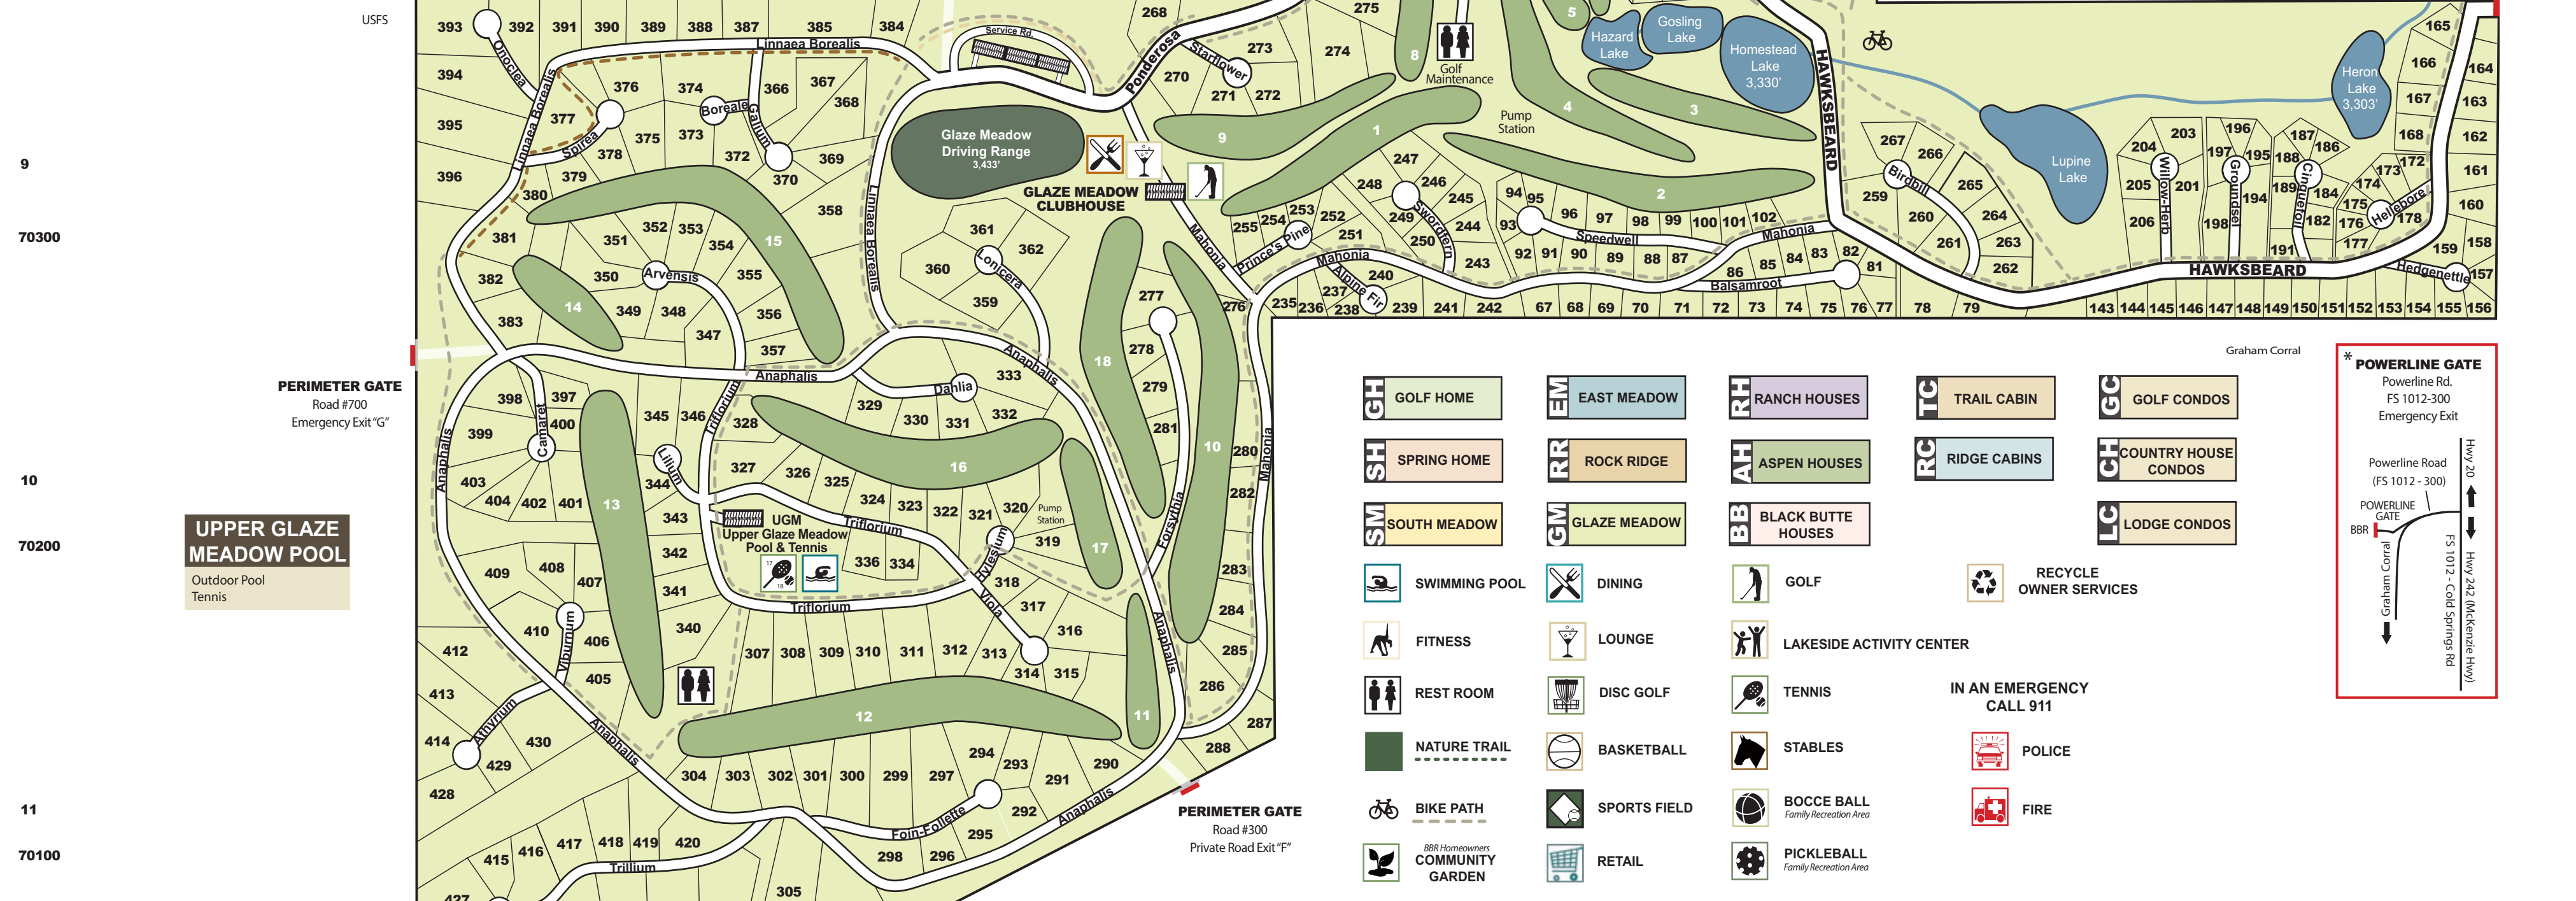

GH GOLF HOME	EM EAST MEADOW	RH RANCH HOUSES	TC TRAIL CABIN	CC GOLF CONDOS
SH SPRING HOME	RR ROCK RIDGE	AH ASPEN HOUSES	RC RIDGE CABINS	CH COUNTRY HOUSE CONDOS
SM SOUTH MEADOW	GM GLAZE MEADOW	BB BLACK BUTTE HOUSES	LC LODGE CONDOS	
SW SWIMMING POOL	D DINING	G GOLF	RO RECYCLE OWNER SERVICES	
F FITNESS	L LOUNGE	LAC LAKESIDE ACTIVITY CENTER	IN AN EMERGENCY CALL 911	
RR REST ROOM	DG DISC GOLF	T TENNIS	P POLICE	
N NATURE TRAIL	B BASKETBALL	S STABLES	F FIRE	
B BIKE PATH	SP SPORTS FIELD	B BOCCIE BALL		
CG COMMUNITY GARDEN	R RETAIL	P PICKLEBALL