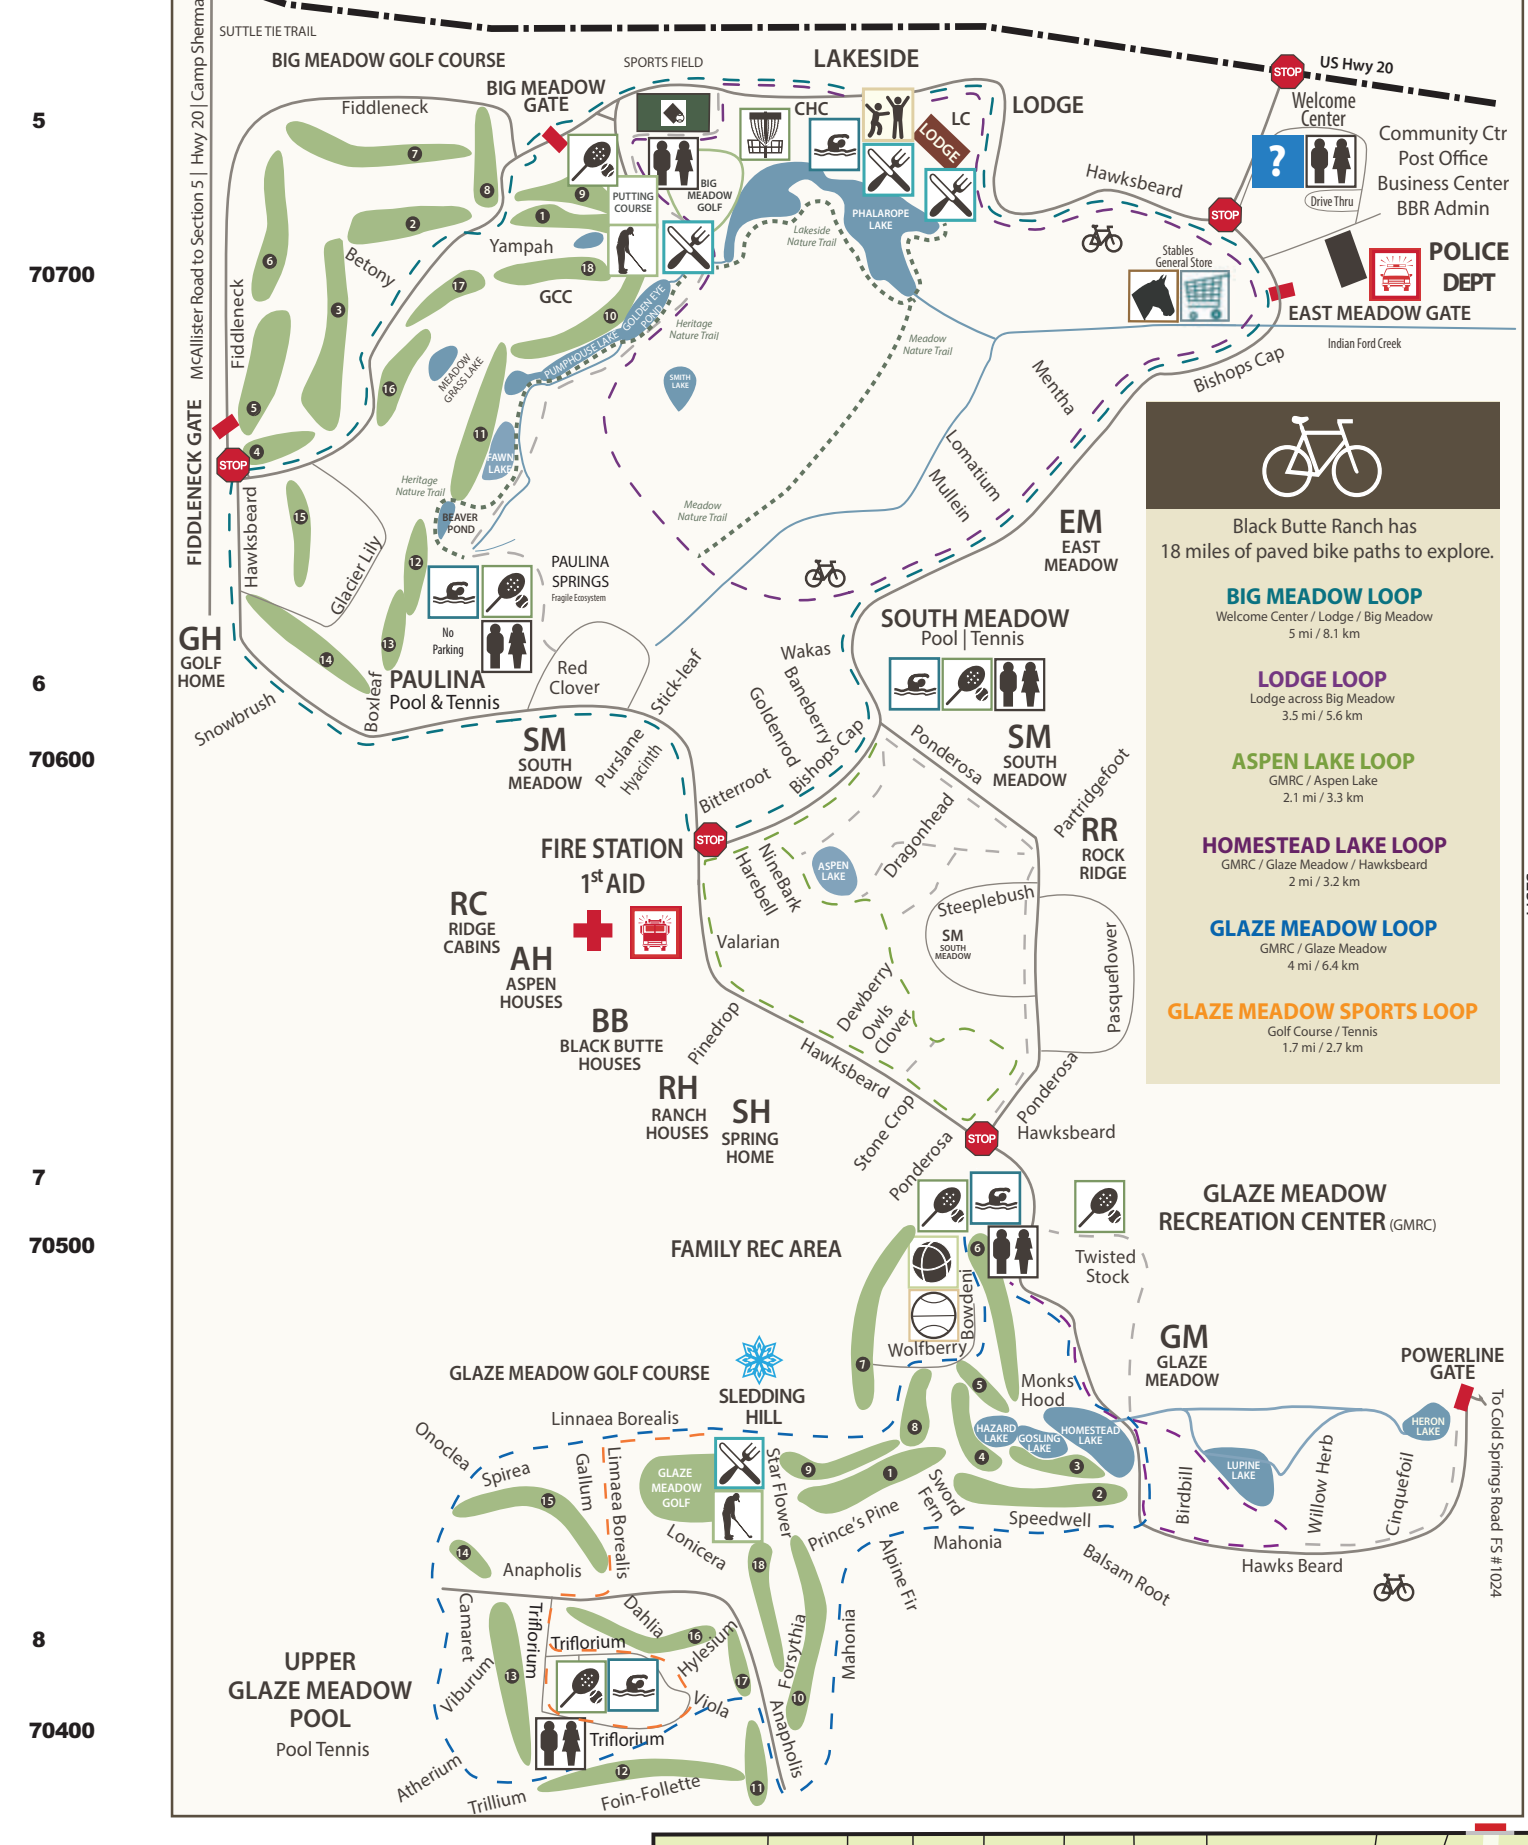

FIRE FIRST AID AMBULANCE

FAMILY REC AREA
Basketball
Pickleball
Bocce Ball
Horseshoes