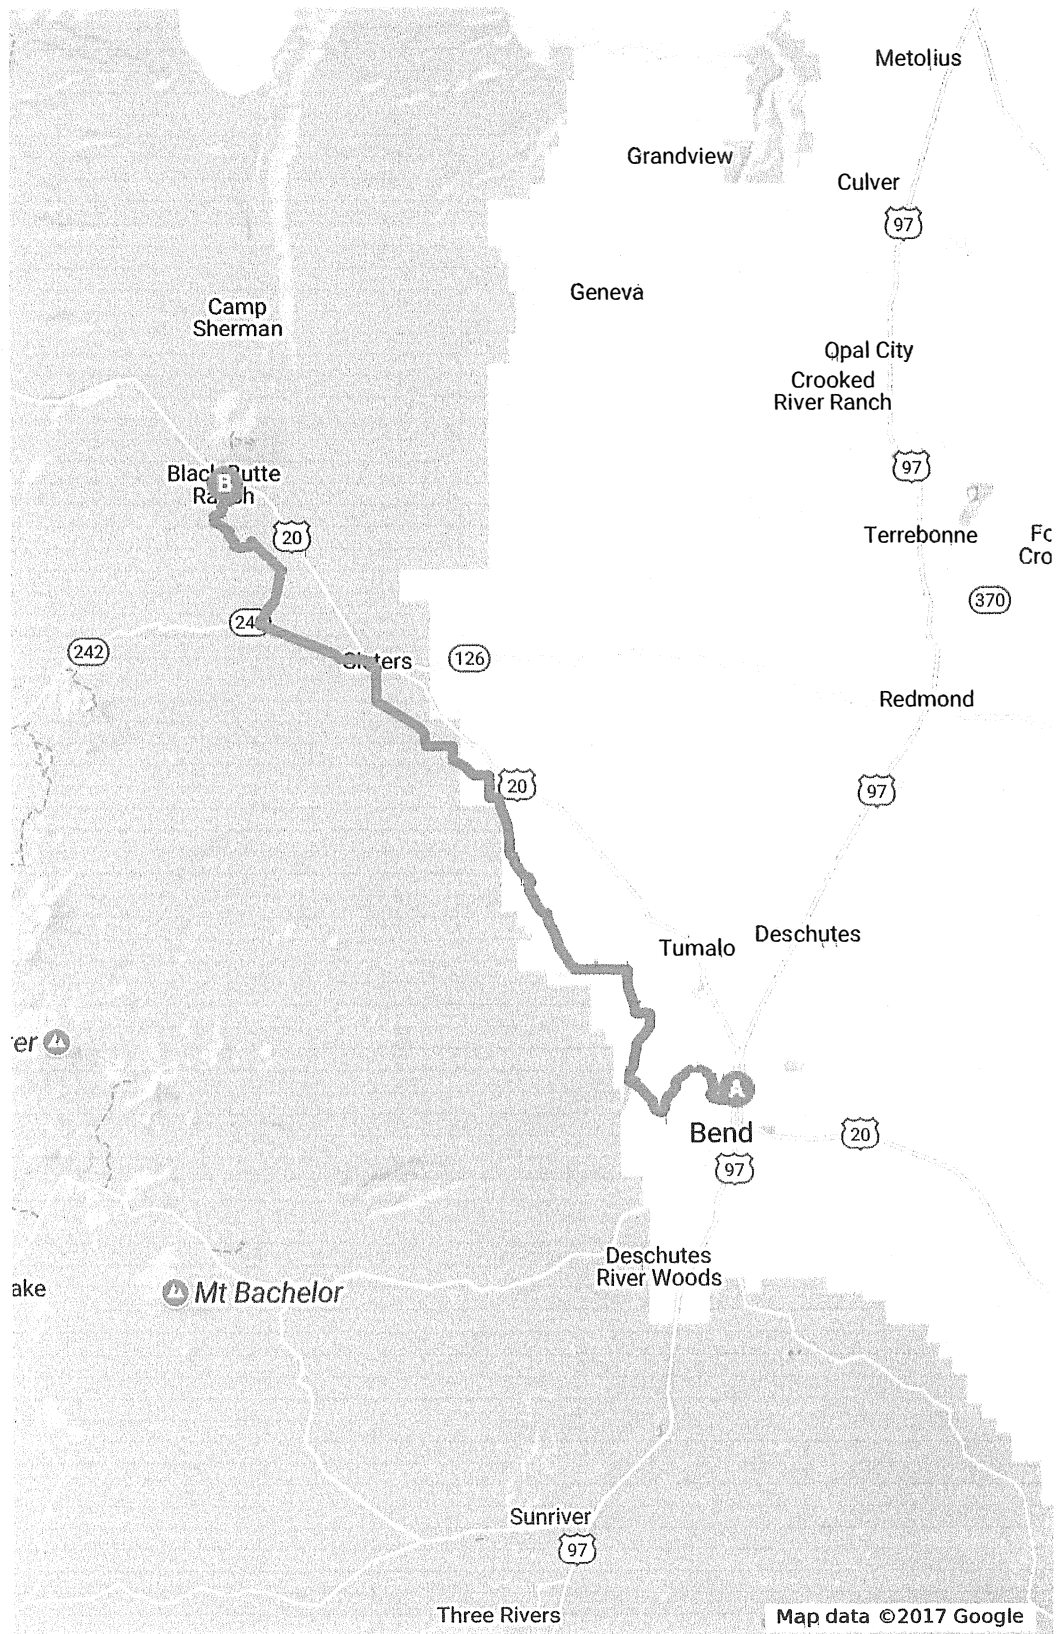

Bend to Black Butte Ranch

Directions from 2940 N Hwy 97,
Bend, OR 97701, USA to 12900
Hawks Beard, Sisters, OR 97759,
USA

A

2940 N Hwy 97, Bend, OR
97701, USA

B

12900 Hawks Beard, Sisters,
OR 97759, USA

Directions from Bend to Black Butte Ranch

Head south on US-20 E/US-97 BUS S 144 ft

Turn right onto Northwest Mount Washington Drive 4.55 mi

At the traffic circle, take the 1st exit onto NW Shevlin Park Rd 2.03 mi

Continue onto Johnson Rd 2.21 mi

Turn left onto Tyler Rd 2.04 mi

Turn left onto Tumalo Reservoir Rd 1.80 mi

Continue onto Sisemore Rd 6.84 mi

Turn left onto Plainview Rd 0.295 mi

Turn right onto Gist Rd/Plainview Rd 0.753 mi

Turn left onto Harrington Loop Rd 1.92 mi

Turn right to stay on Hawks Beard 1.41 mi

Turn right onto Bishops Cap 1.44 mi

Continue onto Hawks Beard 1,073 ft

Turn left to stay on Hawks Beard 0.682 mi

This information is deemed reliable but is not fool-proof. Please use care.