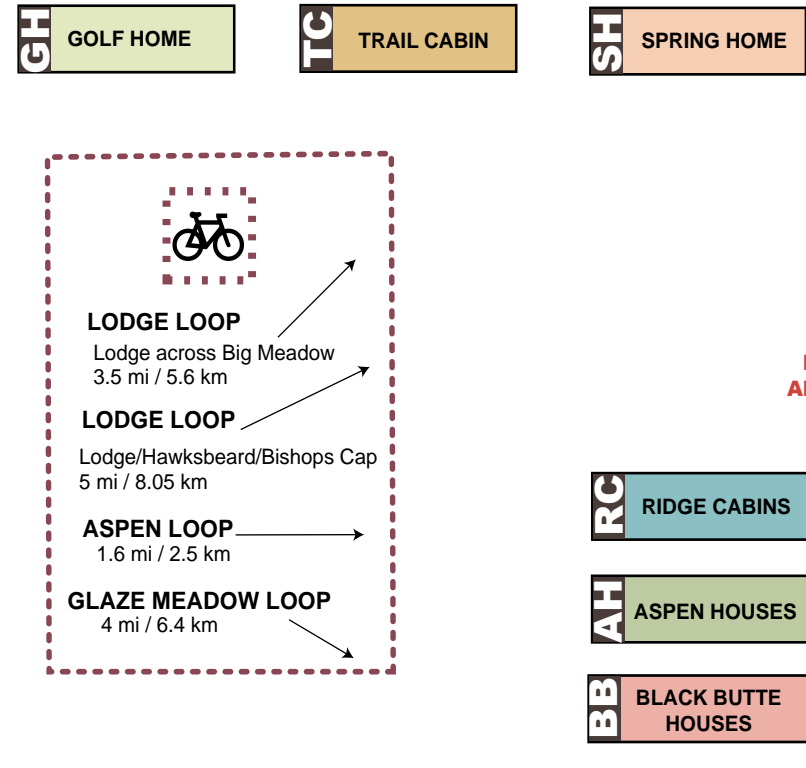

- GH GOLF HOME
- TC TRAIL CABIN
- SH SPRING HOME
- RC RIDGE CABINS
- AH ASPEN HOUSES
- BB BLACK BUTTE HOUSES
- RH RANCH HOUSES
- SM SOUTH MEADOW
- GM GLAZE MEADOW
- EM EAST MEADOW
- RR ROCK RIDGE
- GM GLAZE MEADOW

- SWIMMING POOL
- FITNESS
- REST ROOM
- NATURE TRAIL
- BIKE PATH
- ARCHERY
- DINING
- LOUNGE
- DISC GOLF
- BASKETBALL
- SPORTS FIELD Reserve Picnic Pavilion 541-995-1267
- RETAIL
- GOLF
- TENNIS
- STABLES
- RECYCLE MAINTENANCE
- BOCCIE BALL
- PICKLEBALL

IN AN EMERGENCY CALL 911

- POLICE
- FIRE